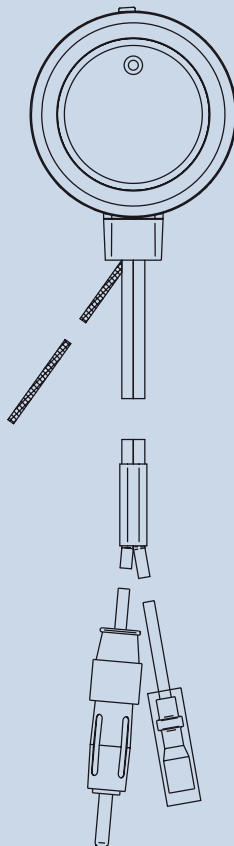

FUNLine AM/FM On-Glass Antenna

7 617 495 142 001

FUNLine TMC On-Glass Antenna

7 617 495 143 001

Specifications

FunLine AM/FM On-Glass Antenna

AM/FM frequency ranges	AM 0.15 – 6.2 MHz / FM 76 – 108 MHz
Cable length	2.905 m
Cable strength	RG 178
Connector type	Straight antenna connector

FunLine TMC On-Glass Antenna

FM frequency range	FM 76 – 108 MHz
Cable length	2.905 m
Cable strength	RG 178
Connector type	2.5 mm mini connector

General

Installation location	Inner side of windscreen
Attachment	Glue on (installation in workshop recommended)
Vehicle models	Universal use

FunLine AM/FM On-Glass Antenna
7 617 495 142 001