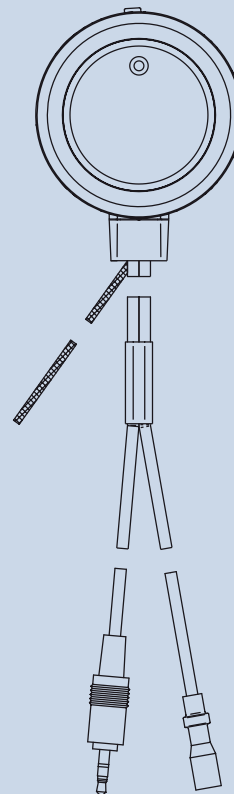

FunLine TMC On-Glass Antenna
7 617 495 143 001

Subject to technical modifications

BLAUPUNKT

The advantage in your car.